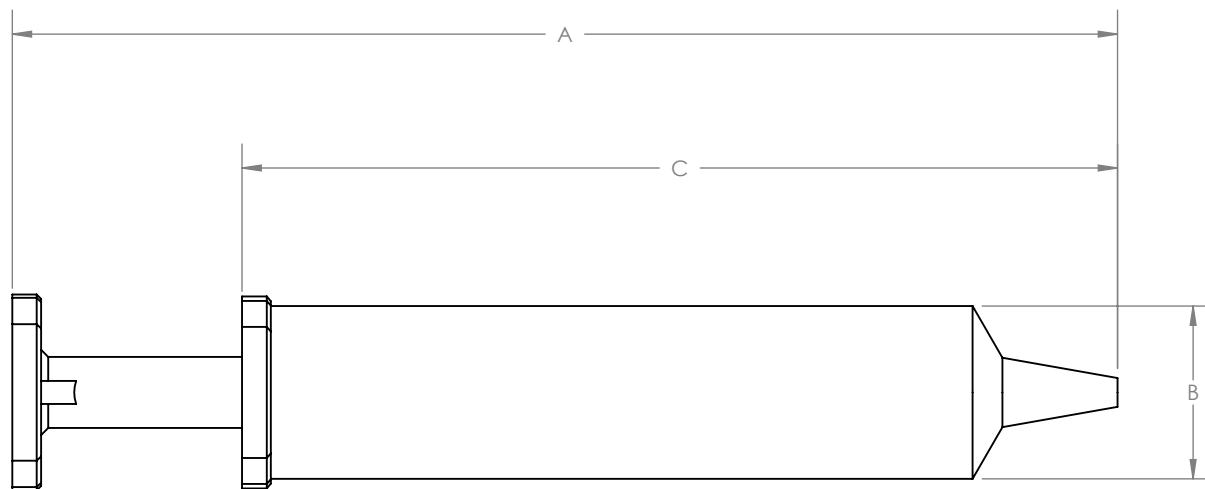

STANDARD DIMENSIONS

PART NUMBER	A INCHES (MM)	B INCHES (MM)	C INCHES (MM)
700-200	7.00" (177.8)	0.90" (22.9)	2.68" (68.1)
700-225	6.98" (177.3)	0.88" (22.4)	2.68" (68.1)
700-240	6.98" (177.3)	0.88" (22.4)	2.68" (68.1)

TITLE:
**GENERAL LABWARE
DIMENSIONS**

STANDARD DIMENSIONS

PART NUMBER	VOLUME	A INCHES (MM)	B INCHES (MM)	C INCHES (MM)
700-417	100 mL	1.66" (42.2)	1.88" (47.8)	0.68" (17.3)
700-440	40 mL	3.06" (77.7)	2.43" (61.7)	0.31" (7.9)
700-480	80 mL	5.30" (134.6)	3.33" (84.5)	0.27" (6.9)
700-870	100 mL	3.18" (80.8)	3.03" (77.0)	-

STANDARD DIMENSIONS

PART NUMBER	A INCHES (MM)	B INCHES (MM)	C INCHES (MM)	D INCHES (MM)
700-900	3.45" (87.6)	1.00" (25.4)	1.93" (49.0)	1.72" (43.7)
700-925	4.30" (109.2)	0.86" (21.8)	1.66" (42.2)	1.25" (31.8)
700-950	6.15" (156.2)	2.10" (53.3)	4.78" (121.4)	4.15" (105.4)

STANDARD DIMENSIONS

PART NUMBER	VOLUME	A INCHES (MM)	B INCHES (MM)	C INCHES (MM)
700-510	10 mL	4.67" (118.5)	0.77" (19.7)	4.06" (103.1)
700-511	-	6.77" (172.0)	0.09" (2.4)	0.77" (19.6)
700-520	20 mL	5.76" (146.3)	0.90" (22.9)	4.56" (115.6)
700-521	20 mL	13.75 (349.2)	0.90" (22.9)	4.56" (115.6)