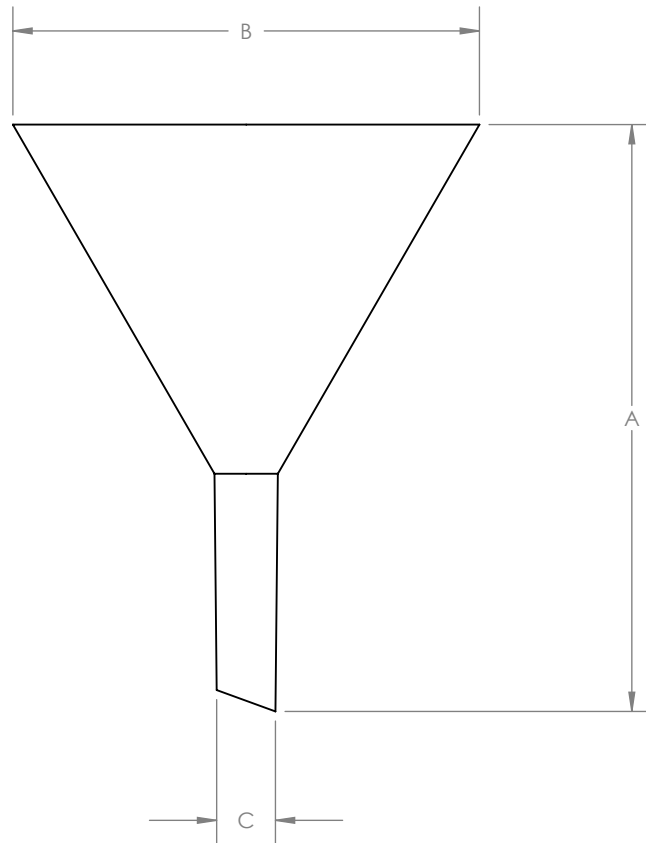

STANDARD DIMENSIONS

PART NUMBER	VOLUME	A INCHES (MM)	B INCHES (MM)
700-100	15 mL	0.53" (13.5)	2.20" (55.9)
700-125	100 mL	0.74" (18.8)	4.12" (104.7)
700-150	100 mL	1.20" (30.5)	3.55" (90.2)
700-650	-	0.25" (6.4)	3.25" (82.6)
700-706	14 mL	0.80" (20.3)	1.32" (33.5)
700-710	2 mL	0.75" (19.1)	0.63" (16.0)
700-712	6 mL	0.82" (20.8)	0.88" (22.4)
700-720	50 mL	1.70" (43.2)	1.85" (47.0)
700-724	3 mL	0.75" (19.1)	0.62" (15.7)
700-730	125 mL	2.38" (60.5)	2.55" (64.8)
700-740	250 mL	3.00" (76.2)	3.06" (77.7)
700-750	500 mL	3.50" (88.9)	3.69" (93.7)
700-960	2400 mL	6.07" (154.2)	6.00" (152.4)

STANDARD DIMENSIONS

PART NUMBER	A INCHES (MM)	B INCHES (MM)	C INCHES (MM)
700-200	7.00" (177.8)	0.90" (22.9)	2.68" (68.1)
700-225	6.98" (177.3)	0.88" (22.4)	2.68" (68.1)
700-240	6.98" (177.3)	0.88" (22.4)	2.68" (68.1)

STANDARD DIMENSIONS

PART NUMBER	A INCHES (MM)	B INCHES (MM)	C INCHES (MM)	D INCHES (MM)
700-900	3.45" (87.6)	1.00" (25.4)	1.93" (49.0)	1.72" (43.7)
700-925	4.30" (109.2)	0.86" (21.8)	1.66" (42.2)	1.25" (31.8)
700-950	6.15" (156.2)	2.10" (53.3)	4.78" (121.4)	4.15" (105.4)

STANDARD DIMENSIONS

PART NUMBER	VOLUME	A INCHES (MM)	B INCHES (MM)	C INCHES (MM)
700-510	10 mL	4.67" (118.5)	0.77" (19.7)	4.06" (103.1)
700-511	-	6.77" (172.0)	0.09" (2.4)	0.77" (19.6)
700-520	20 mL	5.76" (146.3)	0.90" (22.9)	4.56" (115.6)
700-521	20 mL	13.75 (349.2)	0.90" (22.9)	4.56" (115.6)