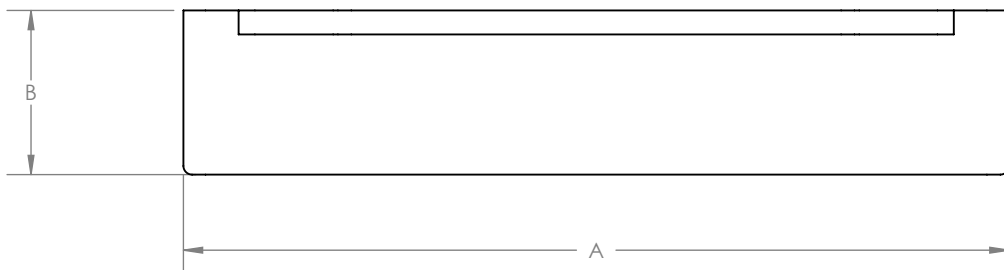

STANDARD DIMENSIONS

PART NUMBER	A INCHES (MM)	B INCHES (MM)	C INCHES (MM)
700-200	7.00" (177.8)	0.90" (22.9)	2.68" (68.1)
700-225	6.98" (177.3)	0.88" (22.4)	2.68" (68.1)
700-240	6.98" (177.3)	0.88" (22.4)	2.68" (68.1)

TITLE:
**GENERAL LABWARE
DIMENSIONS**

STANDARD DIMENSIONS

PART NUMBER	VOLUME	A INCHES (MM)	B INCHES (MM)	C INCHES (MM)
700-417	100 mL	1.66" (42.2)	1.88" (47.8)	0.68" (17.3)
700-440	40 mL	3.06" (77.7)	2.43" (61.7)	0.31" (7.9)
700-480	80 mL	5.30" (134.6)	3.33" (84.5)	0.27" (6.9)
700-870	100 mL	3.18" (80.8)	3.03" (77.0)	-

STANDARD DIMENSIONS

PART NUMBER	A INCHES (MM)	B INCHES (MM)	C INCHES (MM)	D INCHES (MM)
700-900	3.45" (87.6)	1.00" (25.4)	1.93" (49.0)	1.72" (43.7)
700-925	4.30" (109.2)	0.86" (21.8)	1.66" (42.2)	1.25" (31.8)
700-950	6.15" (156.2)	2.10" (53.3)	4.78" (121.4)	4.15" (105.4)

STANDARD DIMENSIONS

PART NUMBER	VOLUME	A INCHES (MM)	B INCHES (MM)	C INCHES (MM)
700-510	10 mL	4.67" (118.5)	0.77" (19.7)	4.06" (103.1)
700-511	-	6.77" (172.0)	0.09" (2.4)	0.77" (19.6)
700-520	20 mL	5.76" (146.3)	0.90" (22.9)	4.56" (115.6)
700-521	20 mL	13.75 (349.2)	0.90" (22.9)	4.56" (115.6)