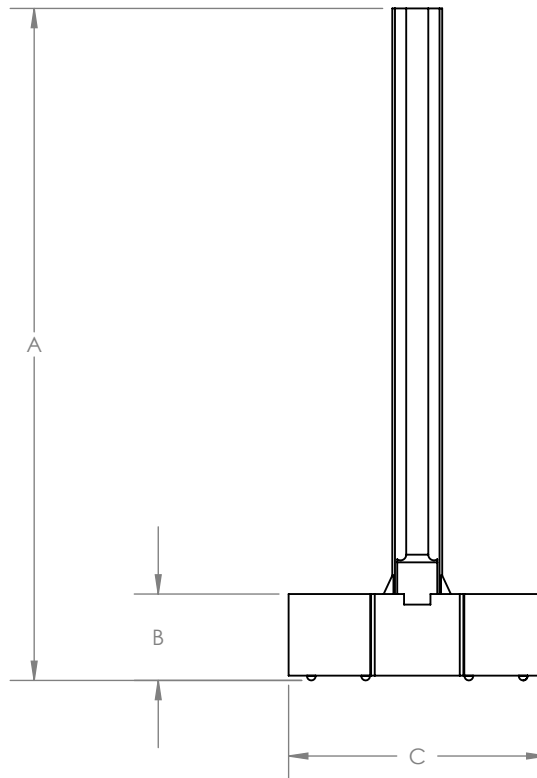

STANDARD DIMENSIONS

PART NUMBER	VOLUME	A INCHES (MM)	B INCHES (MM)
700-100	15 mL	0.53" (13.5)	2.20" (55.9)
700-125	100 mL	0.74" (18.8)	4.12" (104.7)
700-150	100 mL	1.20" (30.5)	3.55" (90.2)
700-650	-	0.25" (6.4)	3.25" (82.6)
700-706	14 mL	0.80" (20.3)	1.32" (33.5)
700-710	2 mL	0.75" (19.1)	0.63" (16.0)
700-712	6 mL	0.82" (20.8)	0.88" (22.4)
700-720	50 mL	1.70" (43.2)	1.85" (47.0)
700-724	3 mL	0.75" (19.1)	0.62" (15.7)
700-730	125 mL	2.38" (60.5)	2.55" (64.8)
700-740	250 mL	3.00" (76.2)	3.06" (77.7)
700-750	500 mL	3.50" (88.9)	3.69" (93.7)
700-960	2400 mL	6.07" (154.2)	6.00" (152.4)

STANDARD DIMENSIONS

PART NUMBER	A INCHES (MM)	B INCHES (MM)	C INCHES (MM)
700-200	7.00" (177.8)	0.90" (22.9)	2.68" (68.1)
700-225	6.98" (177.3)	0.88" (22.4)	2.68" (68.1)
700-240	6.98" (177.3)	0.88" (22.4)	2.68" (68.1)

STANDARD DIMENSIONS

PART NUMBER	A INCHES (MM)	B INCHES (MM)	C INCHES (MM)	D INCHES (MM)
700-900	3.45" (87.6)	1.00" (25.4)	1.93" (49.0)	1.72" (43.7)
700-925	4.30" (109.2)	0.86" (21.8)	1.66" (42.2)	1.25" (31.8)
700-950	6.15" (156.2)	2.10" (53.3)	4.78" (121.4)	4.15" (105.4)

STANDARD DIMENSIONS

PART NUMBER	VOLUME	A INCHES (MM)	B INCHES (MM)	C INCHES (MM)
700-510	10 mL	4.67" (118.5)	0.77" (19.7)	4.06" (103.1)
700-511	-	6.77" (172.0)	0.09" (2.4)	0.77" (19.6)
700-520	20 mL	5.76" (146.3)	0.90" (22.9)	4.56" (115.6)
700-521	20 mL	13.75 (349.2)	0.90" (22.9)	4.56" (115.6)