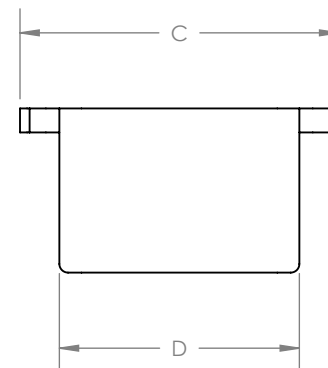

STANDARD DIMENSIONS

PART NUMBER	A INCHES (MM)	B INCHES (MM)	C INCHES (MM)
700-200	7.00" (177.8)	0.90" (22.9)	2.68" (68.1)
700-225	6.98" (177.3)	0.88" (22.4)	2.68" (68.1)
700-240	6.98" (177.3)	0.88" (22.4)	2.68" (68.1)

TITLE:
**GENERAL LABWARE
DIMENSIONS**

STANDARD DIMENSIONS

PART NUMBER	VOLUME	A INCHES (MM)	B INCHES (MM)	C INCHES (MM)
700-417	100 mL	1.66" (42.2)	1.88" (47.8)	0.68" (17.3)
700-440	40 mL	3.06" (77.7)	2.43" (61.7)	0.31" (7.9)
700-480	80 mL	5.30" (134.6)	3.33" (84.5)	0.27" (6.9)
700-870	100 mL	3.18" (80.8)	3.03" (77.0)	-

STANDARD DIMENSIONS

PART NUMBER	A INCHES (MM)	B INCHES (MM)	C INCHES (MM)	D INCHES (MM)
700-900	3.45" (87.6)	1.00" (25.4)	1.93" (49.0)	1.72" (43.7)
700-925	4.30" (109.2)	0.86" (21.8)	1.66" (42.2)	1.25" (31.8)
700-950	6.15" (156.2)	2.10" (53.3)	4.78" (121.4)	4.15" (105.4)

STANDARD DIMENSIONS

PART NUMBER	VOLUME	A INCHES (MM)	B INCHES (MM)	C INCHES (MM)
700-510	10 mL	4.67" (118.5)	0.77" (19.7)	4.06" (103.1)
700-511	-	6.77" (172.0)	0.09" (2.4)	0.77" (19.6)
700-520	20 mL	5.76" (146.3)	0.90" (22.9)	4.56" (115.6)
700-521	20 mL	13.75 (349.2)	0.90" (22.9)	4.56" (115.6)